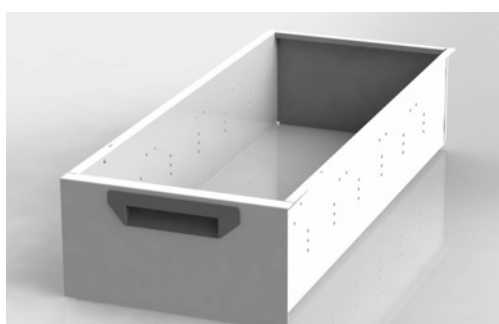

Cassetto d-FLOOR h. 183 mm

Drawer d-FLOOR h. 183 mm

Codice / Code	Dimensioni / Dimensions
GECO-348318-CSC	mm. 342 x 826 x 183